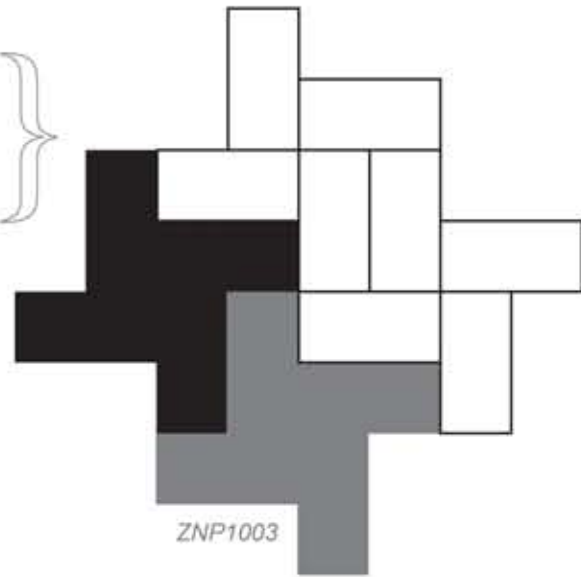

# 65%

**RECYCLED RENEWABLE CORK**

ZANDUR | 888.397.2656 | WWW.ZANDUR.COM | SALES@ZANDUR.COM

PLAY  
+  
DESIGN

SELECT THE SHAPE, COLOR, TEXTURE AND PATTERN TO CONSTRUCT A DESIGN THAT IS COMPLETELY YOUR OWN.

+

}

∞

ZNP1001

6-ft<sup>2</sup>

ZNP1002

24-ft<sup>2</sup>

ZNP1003

8-ft<sup>2</sup>

ZNP1004

8-ft<sup>2</sup>

24-ft<sup>2</sup>

ZNP1006

16-ft<sup>2</sup>

24-ft<sup>2</sup>

ZNP1005